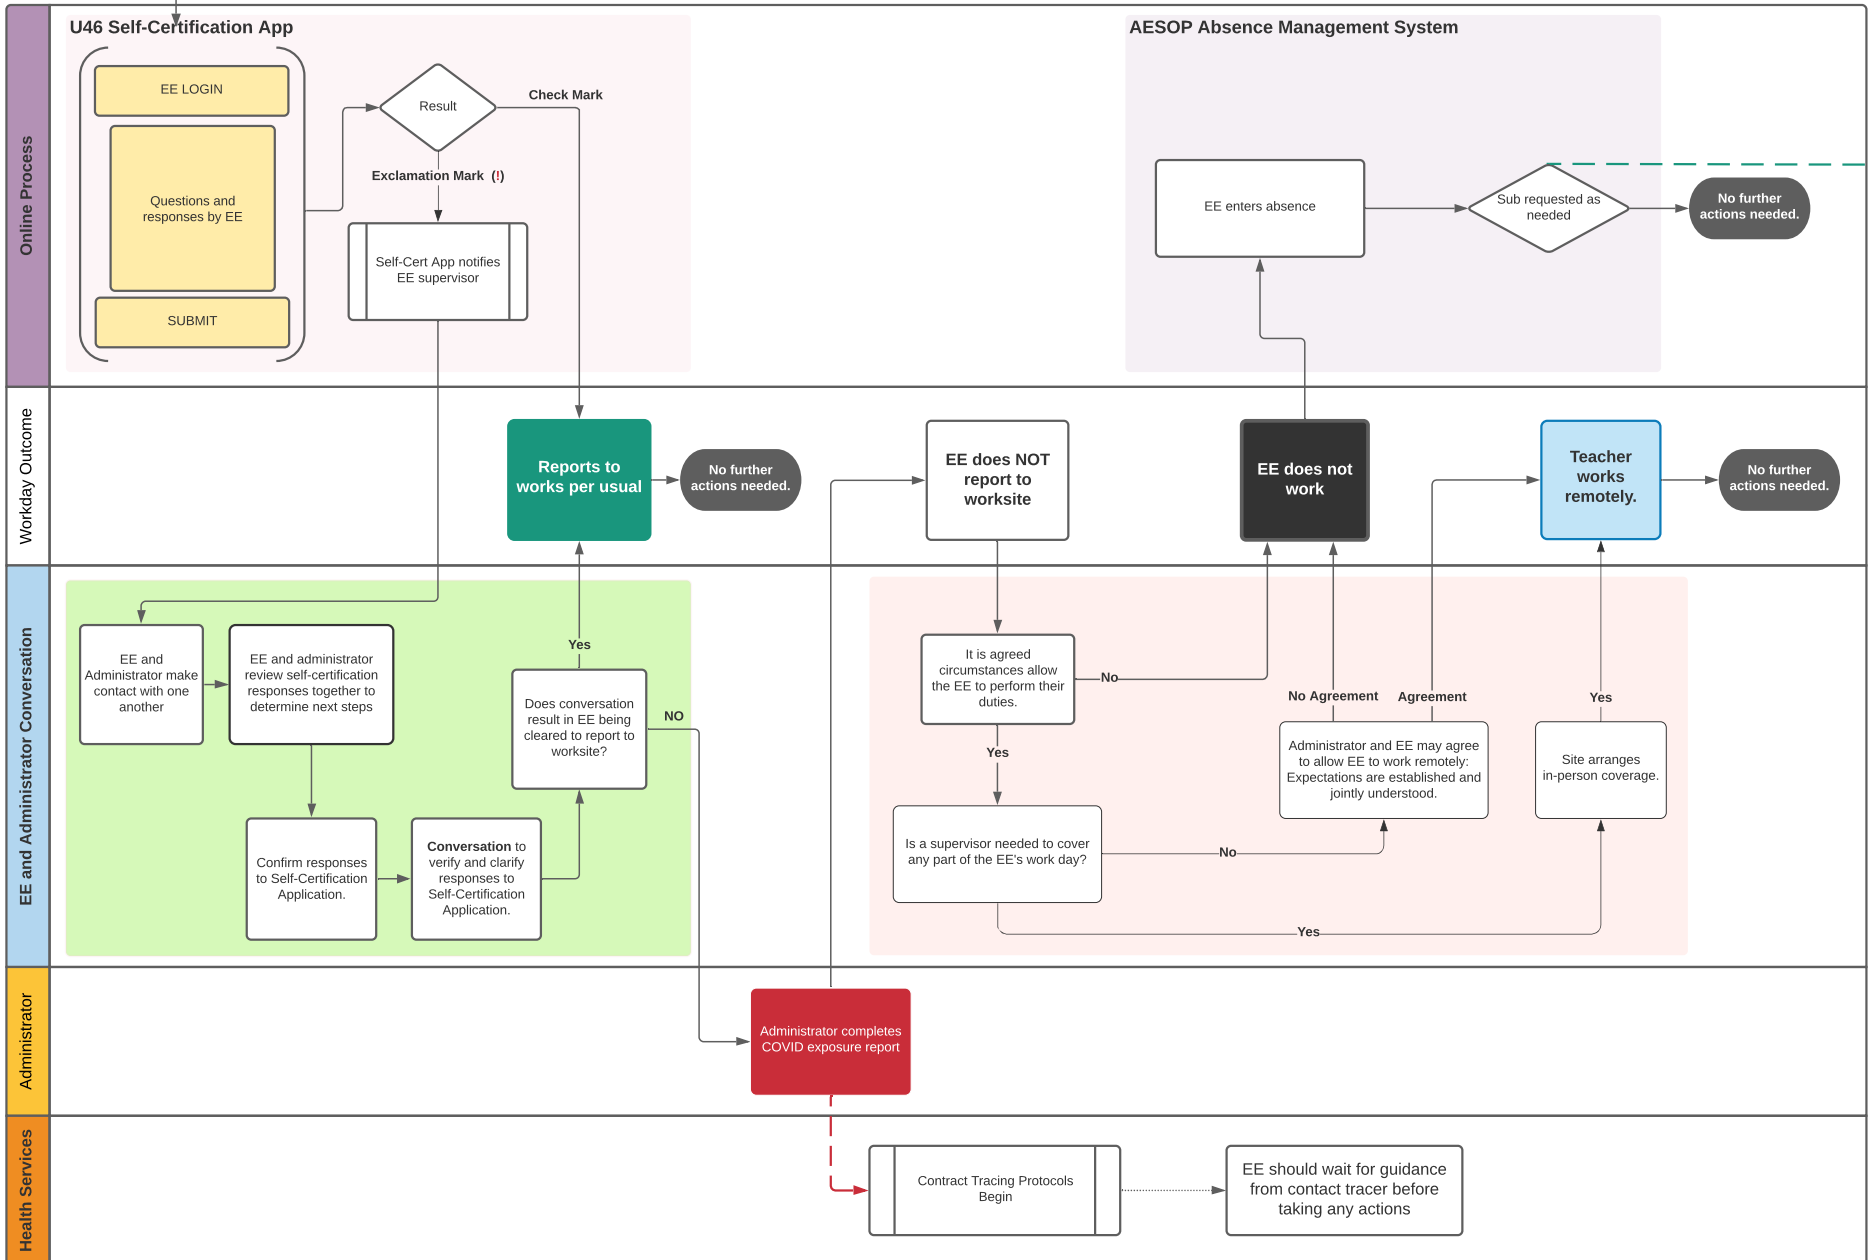

# ETA Self-Certify App Absence Management Process Diagram

Employee (EE) performs the online U-46 self-certification process

# ETA Self-Certify App Absence Management Process Diagram