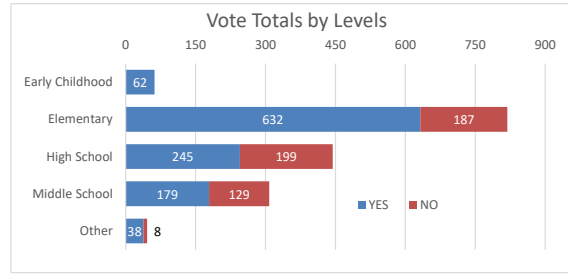

ETA 2017-2018 Tentative Agreement Ratification Vote
Feb. 28, 2017

Level	SCHOOL/DEPARTMENT	YES	NO	SPOILED	TOTAL	YES	NO
EC	Early Childhood	62	0	0	62	100%	0%
Elem	Elementary	632	187	4	819	77%	23%
HS	High School	245	199	1	444	55%	45%
MS	Middle School	179	129	0	308	58%	42%
Other	Other	38	8	0	46	83%	17%
District-Wide		1156	523	5	1679	69%	31%