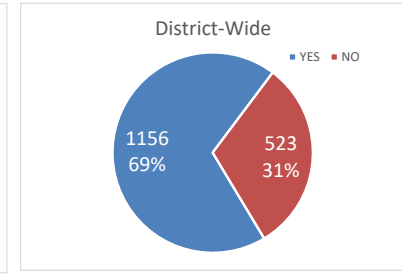

ETA 2017-2018 Tentative Agreement Ratification Vote
Feb. 28, 2017

Level	SCHOOL/DEPARTMENT	YES	NO	SPOILED	TOTAL	YES	NO
EC	Early Childhood	62	0	0	62	100%	0%
Elem	Elementary	632	187	4	819	77%	23%
HS	High School	245	199	1	444	55%	45%
MS	Middle School	179	129	0	308	58%	42%
Other	Other	38	8	0	46	83%	17%
District-Wide		1156	523	5	1679	69%	31%

Sorted Alphabetically by School/Department

Level	SCHOOL/DEPARTMENT	YES	NO	SPOILED	TOTAL	YES	NO	TOTAL
Elem	PARKWOOD	8	4	0	12	67%	33%	100%
Elem	PRAIRIEVIEW	15	2	0	17	88%	12%	100%
Elem	RIDGE CIRCLE	15	3	0	18	83%	17%	100%
HS	SOUTH ELGIN HS	58	19	0	77	75%	25%	100%
Elem	SPRING TRAIL	5	8	0	13	38%	62%	100%
HS	STREAMWOOD HS	54	27	0	81	67%	33%	100%
Elem	SUNNYDALE	11	14	0	25	44%	56%	100%
Elem	SYCAMORE TRAILS	23	6	0	29	79%	21%	100%
Other	TEACHER LEADERS @ ESC	25	7	0	32	78%	22%	100%
MS	TEFFT MS	29	14	0	43	67%	33%	100%
Elem	TIMBER TRAILS	25	0	0	25	100%	0%	100%
Elem	WASHINGTON	11	6	0	17	65%	35%	100%
Elem	WAYNE	7	11	0	18	39%	61%	100%
Elem	WILLARD	12	1	0	13	92%	8%	100%

Sorted Alphabetically by Level then School/Department

Level	SCHOOL/DEPARTMENT	YES	NO	SPOILED	TOTAL	YES	NO	TOTAL
HS	LARKIN HS	55	42	0	97	57%	43%	100%
HS	SOUTH ELGIN HS	58	19	0	77	75%	25%	100%
HS	STREAMWOOD HS	54	27	0	81	67%	33%	100%
MS	ABBOTT MS	37	1	0	38	97%	3%	100%
MS	CANTON MS	14	23	0	37	38%	62%	100%
MS	EASTVIEW MS	5	37	0	42	12%	88%	100%
MS	ELLIS MS	32	6	0	38	84%	16%	100%
MS	KENYON WOODS MS	15	33	0	48	31%	69%	100%
MS	KIMBALL MS	20	10	0	30	67%	33%	100%
MS	LARSEN MS	27	5	0	32	84%	16%	100%
MS	TEFFT MS	29	14	0	43	67%	33%	100%
Other	CENTER HOUSE	3	0	0	3	100%	0%	100%
Other	MOVING ON/SWEP	10	1	0	11	91%	9%	100%
Other	TEACHER LEADERS @ ESC	25	7	0	32	78%	22%	100%