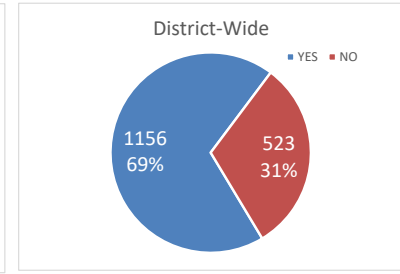

ETA 2017-2018 Tentative Agreement Ratification Vote
Feb. 28, 2017

Level	SCHOOL/DEPARTMENT	YES	NO	SPOILED	TOTAL	YES	NO
EC	Early Childhood	62	0	0	62	100%	0%
Elem	Elementary	632	187	4	819	77%	23%
HS	High School	245	199	1	444	55%	45%
MS	Middle School	179	129	0	308	58%	42%
Other	Other	38	8	0	46	83%	17%
District-Wide		1156	523	5	1679	69%	31%

Sorted Alphabetically by School/Department

Level	SCHOOL/DEPARTMENT	YES	NO	SPOILED	TOTAL	YES	NO	TOTAL
Elem	HILLCREST	22	1	0	23	96%	4%	100%
Elem	HILLTOP	27	0	0	27	100%	0%	100%
Elem	HORIZON	26	2	1	28	93%	7%	100%
Elem	HUFF ELEM	26	1	0	27	96%	4%	100%
EC	HUFF PRESCHOOL	4	0	0	4	100%	0%	100%
EC	ILLINOIS PARK	24	0	0	24	100%	0%	100%
EC	INDEPENDENCE	19	0	0	19	100%	0%	100%
MS	KENYON WOODS MS	15	33	0	48	31%	69%	100%
MS	KIMBALL MS	20	10	0	30	67%	33%	100%
HS	LARKIN HS	55	42	0	97	57%	43%	100%
MS	LARSEN MS	27	5	0	32	84%	16%	100%
Elem	LAUREL HILL	14	1	0	15	93%	7%	100%
Elem	LIBERTY	16	13	0	29	55%	45%	100%
Elem	LINCOLN	14	2	0	16	88%	13%	100%
Elem	LORDS PARK	24	2	0	26	92%	8%	100%
Elem	LOWRIE	15	0	0	15	100%	0%	100%
Elem	MCKINLEY	7	0	0	7	100%	0%	100%
EC	MORE @ 4	7	0	0	7	100%	0%	100%
Other	MOVING ON/SWEP	10	1	0	11	91%	9%	100%
Elem	NATURE RIDGE	9	20	0	29	31%	69%	100%
Elem	OAKHILL	13	8	1	21	62%	38%	100%
Elem	O'NEAL	17	3	0	20	85%	15%	100%
Elem	ONTARIOVILLE	11	10	0	21	52%	48%	100%
Elem	OTTER CREEK	11	8	0	19	58%	42%	100%

Sorted Alphabetically by Level then School/Department

Level	SCHOOL/DEPARTMENT	YES	NO	SPOILED	TOTAL	YES	NO	TOTAL
Elem	LAUREL HILL	14	1	0	15	93%	7%	100%
Elem	LIBERTY	16	13	0	29	55%	45%	100%
Elem	LINCOLN	14	2	0	16	88%	13%	100%
Elem	LORDS PARK	24	2	0	26	92%	8%	100%
Elem	LOWRIE	15	0	0	15	100%	0%	100%
Elem	MCKINLEY	7	0	0	7	100%	0%	100%
Elem	NATURE RIDGE	9	20	0	29	31%	69%	100%
Elem	OAKHILL	13	8	1	21	62%	38%	100%
Elem	O'NEAL	17	3	0	20	85%	15%	100%
Elem	ONTARIOVILLE	11	10	0	21	52%	48%	100%
Elem	OTTER CREEK	11	8	0	19	58%	42%	100%
Elem	PARKWOOD	8	4	0	12	67%	33%	100%
Elem	PRAIRIEVIEW	15	2	0	17	88%	12%	100%
Elem	RIDGE CIRCLE	15	3	0	18	83%	17%	100%
Elem	SPRING TRAIL	5	8	0	13	38%	62%	100%
Elem	SUNNYDALE	11	14	0	25	44%	56%	100%
Elem	SYCAMORE TRAILS	23	6	0	29	79%	21%	100%
Elem	TIMBER TRAILS	25	0	0	25	100%	0%	100%
Elem	WASHINGTON	11	6	0	17	65%	35%	100%
Elem	WAYNE	7	11	0	18	39%	61%	100%
Elem	WILLARD	12	1	0	13	92%	8%	100%
HS	BARTLETT HS	36	70	1	106	34%	66%	100%
HS	DREAM ACADEMY	4	0	0	4	100%	0%	100%
HS	ELGIN HS	38	41	0	79	48%	52%	100%