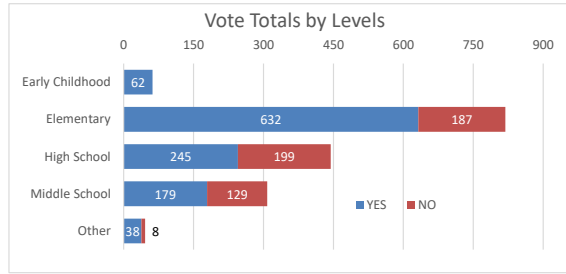

ETA 2017-2018 Tentative Agreement Ratification Vote
Feb. 28, 2017

Level	SCHOOL/DEPARTMENT	YES	NO	SPOILED	TOTAL	YES	NO
EC	Early Childhood	62	0	0	62	100%	0%
Elem	Elementary	632	187	4	819	77%	23%
HS	High School	245	199	1	444	55%	45%
MS	Middle School	179	129	0	308	58%	42%
Other	Other	38	8	0	46	83%	17%
District-Wide		1156	523	5	1679	69%	31%

Sorted Alphabetically by School/Department

Level	SCHOOL/DEPARTMENT	YES	NO	SPOILED	TOTAL	YES	NO	TOTAL
Elem	HILLCREST	22	1	0	23	96%	4%	100%
Elem	HILLTOP	27	0	0	27	100%	0%	100%
Elem	HORIZON	26	2	1	28	93%	7%	100%
Elem	HUFF ELEM	26	1	0	27	96%	4%	100%
EC	HUFF PRESCHOOL	4	0	0	4	100%	0%	100%
EC	ILLINOIS PARK	24	0	0	24	100%	0%	100%
EC	INDEPENDENCE	19	0	0	19	100%	0%	100%
MS	KENYON WOODS MS	15	33	0	48	31%	69%	100%
MS	KIMBALL MS	20	10	0	30	67%	33%	100%
HS	LARKIN HS	55	42	0	97	57%	43%	100%
MS	LARSEN MS	27	5	0	32	84%	16%	100%
Elem	LAUREL HILL	14	1	0	15	93%	7%	100%
Elem	LIBERTY	16	13	0	29	55%	45%	100%
Elem	LINCOLN	14	2	0	16	88%	13%	100%
Elem	LORDS PARK	24	2	0	26	92%	8%	100%
Elem	LOWRIE	15	0	0	15	100%	0%	100%
Elem	MCKINLEY	7	0	0	7	100%	0%	100%
EC	MORE @ 4	7	0	0	7	100%	0%	100%
Other	MOVING ON/SWEP	10	1	0	11	91%	9%	100%
Elem	NATURE RIDGE	9	20	0	29	31%	69%	100%
Elem	OAKHILL	13	8	1	21	62%	38%	100%
Elem	O'NEAL	17	3	0	20	85%	15%	100%
Elem	ONTARIOVILLE	11	10	0	21	52%	48%	100%
Elem	OTTER CREEK	11	8	0	19	58%	42%	100%

Sorted Alphabetically by Level then School/Department

Level	SCHOOL/DEPARTMENT	YES	NO	SPOILED	TOTAL	YES	NO	TOTAL
Elem	LAUREL HILL	14	1	0	15	93%	7%	100%
Elem	LIBERTY	16	13	0	29	55%	45%	100%
Elem	LINCOLN	14	2	0	16	88%	13%	100%
Elem	LORDS PARK	24	2	0	26	92%	8%	100%
Elem	LOWRIE	15	0	0	15	100%	0%	100%
Elem	MCKINLEY	7	0	0	7	100%	0%	100%
Elem	NATURE RIDGE	9	20	0	29	31%	69%	100%
Elem	OAKHILL	13	8	1	21	62%	38%	100%
Elem	O'NEAL	17	3	0	20	85%	15%	100%
Elem	ONTARIOVILLE	11	10	0	21	52%	48%	100%
Elem	OTTER CREEK	11	8	0	19	58%	42%	100%
Elem	PARKWOOD	8	4	0	12	67%	33%	100%
Elem	PRAIRIEVIEW	15	2	0	17	88%	12%	100%
Elem	RIDGE CIRCLE	15	3	0	18	83%	17%	100%
Elem	SPRING TRAIL	5	8	0	13	38%	62%	100%
Elem	SUNNYDALE	11	14	0	25	44%	56%	100%
Elem	SYCAMORE TRAILS	23	6	0	29	79%	21%	100%
Elem	TIMBER TRAILS	25	0	0	25	100%	0%	100%
Elem	WASHINGTON	11	6	0	17	65%	35%	100%
Elem	WAYNE	7	11	0	18	39%	61%	100%
Elem	WILLARD	12	1	0	13	92%	8%	100%
HS	BARTLETT HS	36	70	1	106	34%	66%	100%
HS	DREAM ACADEMY	4	0	0	4	100%	0%	100%
HS	ELGIN HS	38	41	0	79	48%	52%	100%