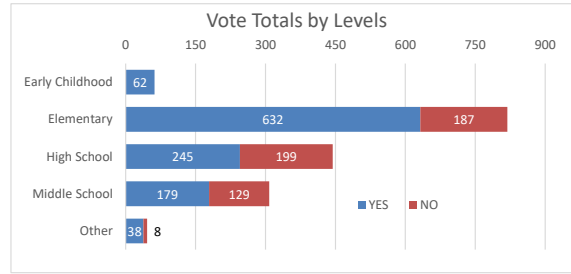

ETA 2017-2018 Tentative Agreement Ratification Vote
Feb. 28, 2017

Level	SCHOOL/DEPARTMENT	YES	NO	SPOILED	TOTAL	YES	NO
EC	Early Childhood	62	0	0	62	100%	0%
Elem	Elementary	632	187	4	819	77%	23%
HS	High School	245	199	1	444	55%	45%
MS	Middle School	179	129	0	308	58%	42%
Other	Other	38	8	0	46	83%	17%
District-Wide		1156	523	5	1679	69%	31%

Sorted Alphabetically by School/Department

Level	SCHOOL/DEPARTMENT	YES	NO	SPOILED	TOTAL	YES	NO	TOTAL
Elem	PARKWOOD	8	4	0	12	67%	33%	100%
Elem	PRAIRIEVIEW	15	2	0	17	88%	12%	100%
Elem	RIDGE CIRCLE	15	3	0	18	83%	17%	100%
HS	SOUTH ELGIN HS	58	19	0	77	75%	25%	100%
Elem	SPRING TRAIL	5	8	0	13	38%	62%	100%
HS	STREAMWOOD HS	54	27	0	81	67%	33%	100%
Elem	SUNNYDALE	11	14	0	25	44%	56%	100%
Elem	SYCAMORE TRAILS	23	6	0	29	79%	21%	100%
Other	TEACHER LEADERS @ ESC	25	7	0	32	78%	22%	100%
MS	TEFFT MS	29	14	0	43	67%	33%	100%
Elem	TIMBER TRAILS	25	0	0	25	100%	0%	100%
Elem	WASHINGTON	11	6	0	17	65%	35%	100%
Elem	WAYNE	7	11	0	18	39%	61%	100%
Elem	WILLARD	12	1	0	13	92%	8%	100%

Sorted Alphabetically by Level then School/Department

Level	SCHOOL/DEPARTMENT	YES	NO	SPOILED	TOTAL	YES	NO	TOTAL
HS	LARKIN HS	55	42	0	97	57%	43%	100%
HS	SOUTH ELGIN HS	58	19	0	77	75%	25%	100%
HS	STREAMWOOD HS	54	27	0	81	67%	33%	100%
MS	ABBOTT MS	37	1	0	38	97%	3%	100%
MS	CANTON MS	14	23	0	37	38%	62%	100%
MS	EASTVIEW MS	5	37	0	42	12%	88%	100%
MS	ELLIS MS	32	6	0	38	84%	16%	100%
MS	KENYON WOODS MS	15	33	0	48	31%	69%	100%
MS	KIMBALL MS	20	10	0	30	67%	33%	100%
MS	LARSEN MS	27	5	0	32	84%	16%	100%
MS	TEFFT MS	29	14	0	43	67%	33%	100%
Other	CENTER HOUSE	3	0	0	3	100%	0%	100%
Other	MOVING ON/SWEP	10	1	0	11	91%	9%	100%
Other	TEACHER LEADERS @ ESC	25	7	0	32	78%	22%	100%