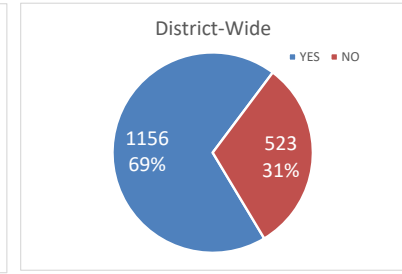

ETA 2017-2018 Tentative Agreement Ratification Vote
Feb. 28, 2017

Level	SCHOOL/DEPARTMENT	YES	NO	SPOILED	TOTAL	YES	NO
EC	Early Childhood	62	0	0	62	100%	0%
Elem	Elementary	632	187	4	819	77%	23%
HS	High School	245	199	1	444	55%	45%
MS	Middle School	179	129	0	308	58%	42%
Other	Other	38	8	0	46	83%	17%
District-Wide		1156	523	5	1679	69%	31%